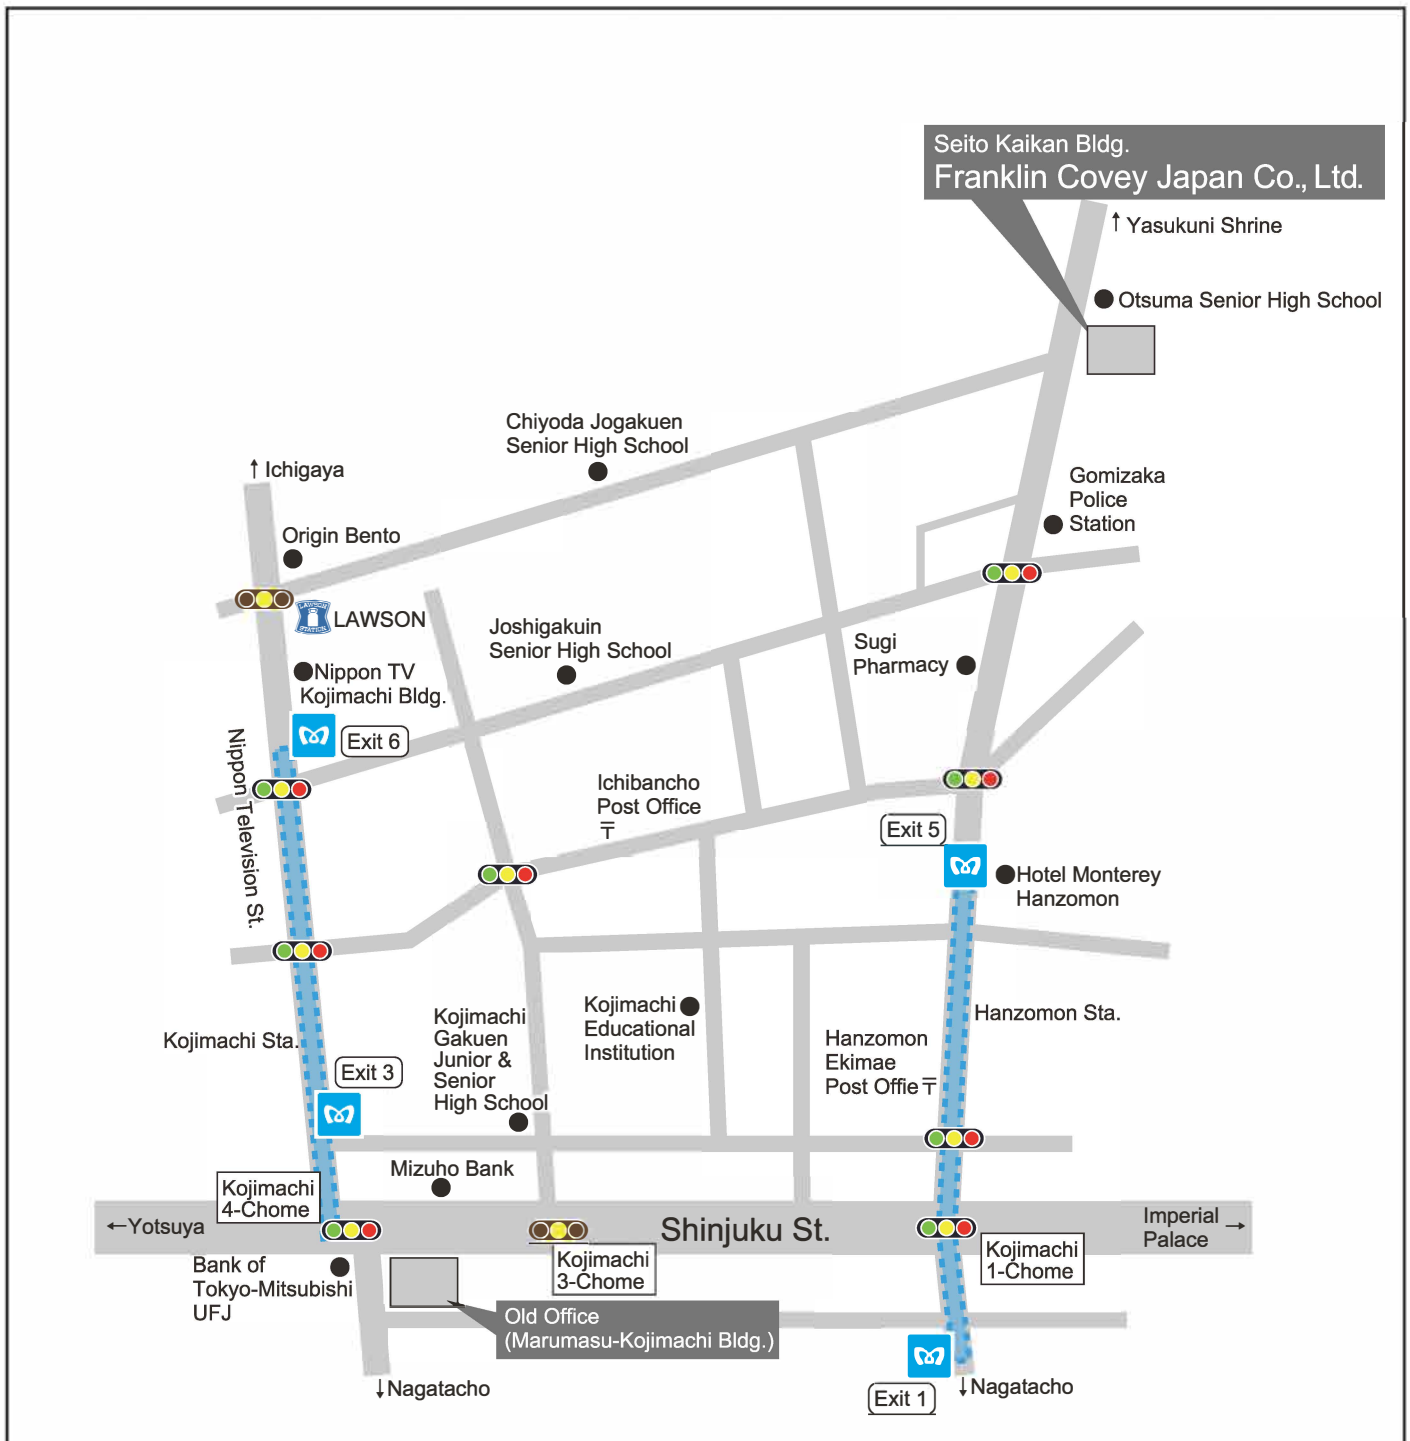

Access to Franklin Covey Japan

〒 102-0075

Seito Kaikan Bldg., 7F, 5-7 Sanbancho, Chiyoda-ku, Tokyo

TEL. 03-3237-7711 FAX. 03-3237-7722

 5 minutes walk from Exit 5, Hanzomon Sta. (Tokyo Metro Hanzomon Line)

 10 minutes walk from Exit 6, Kojimachi Sta. (Tokyo Metro Yurakucho Line)